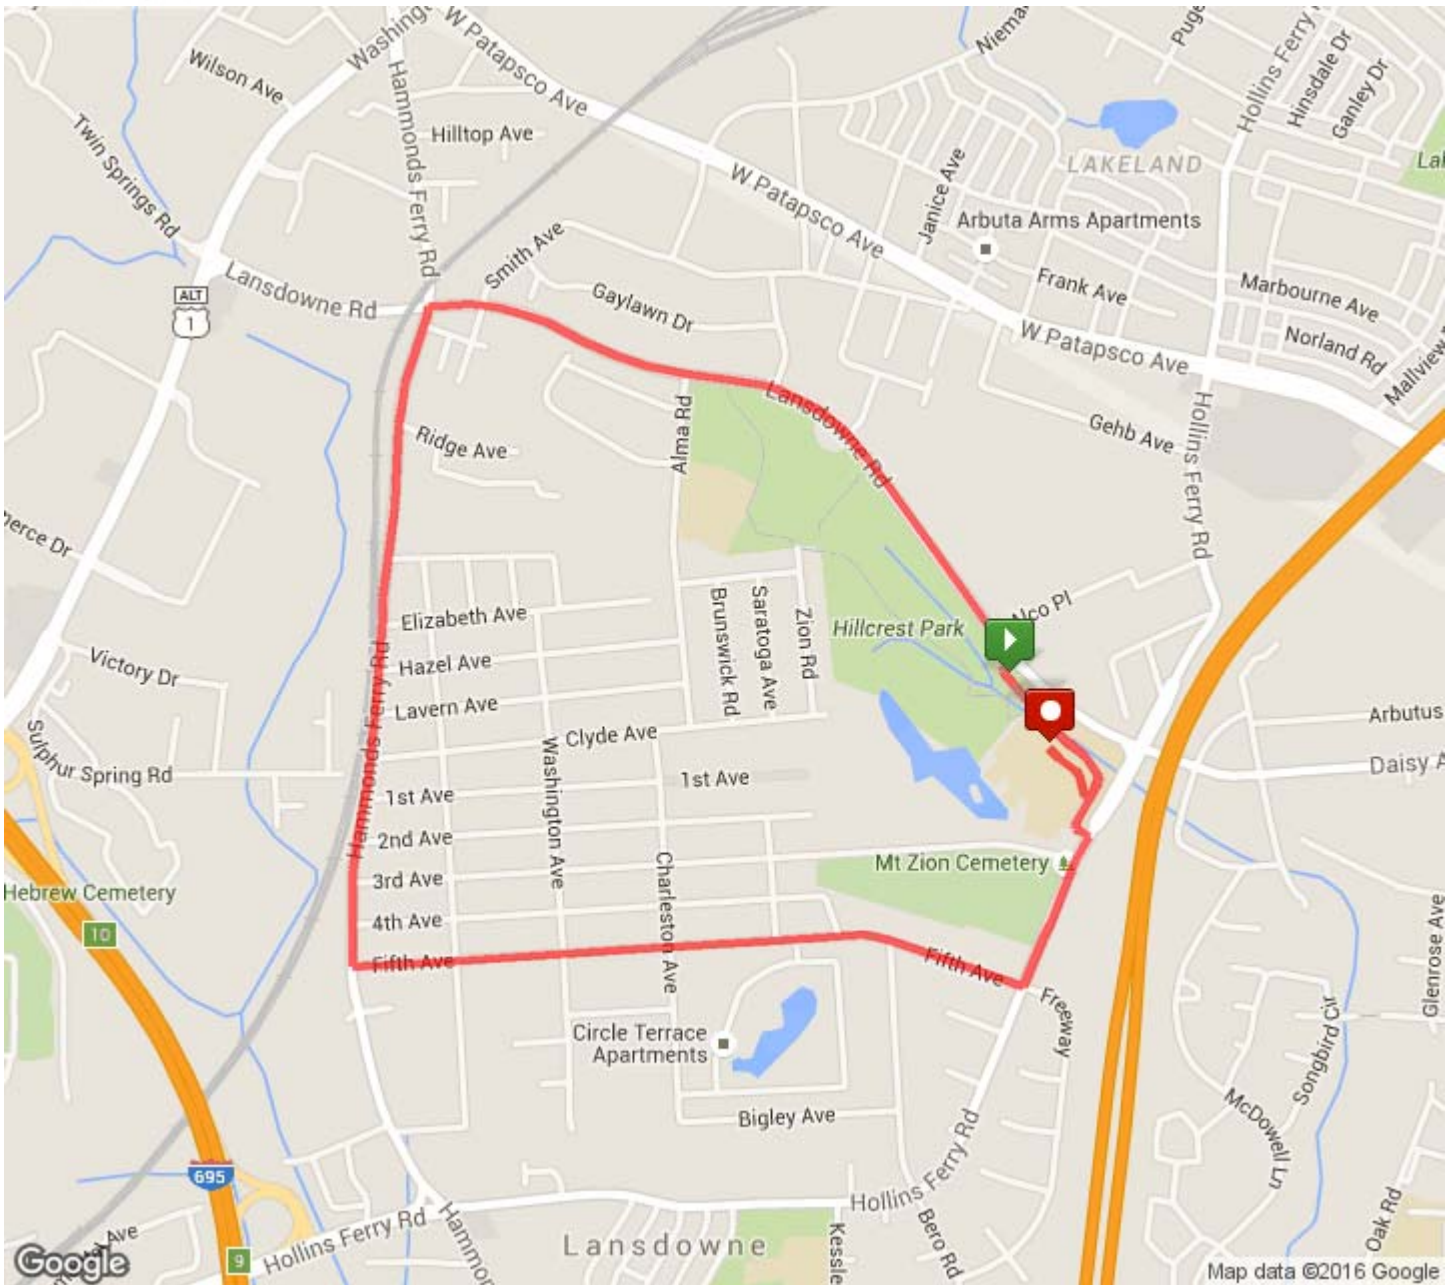

Lansdowne
Distance: 3.1 mi
Elevation: 148.15 ft (Max: 165.52 ft)

mapmyrun

MapMyRun • <http://mapmyrun.com/routes/view/967958199>